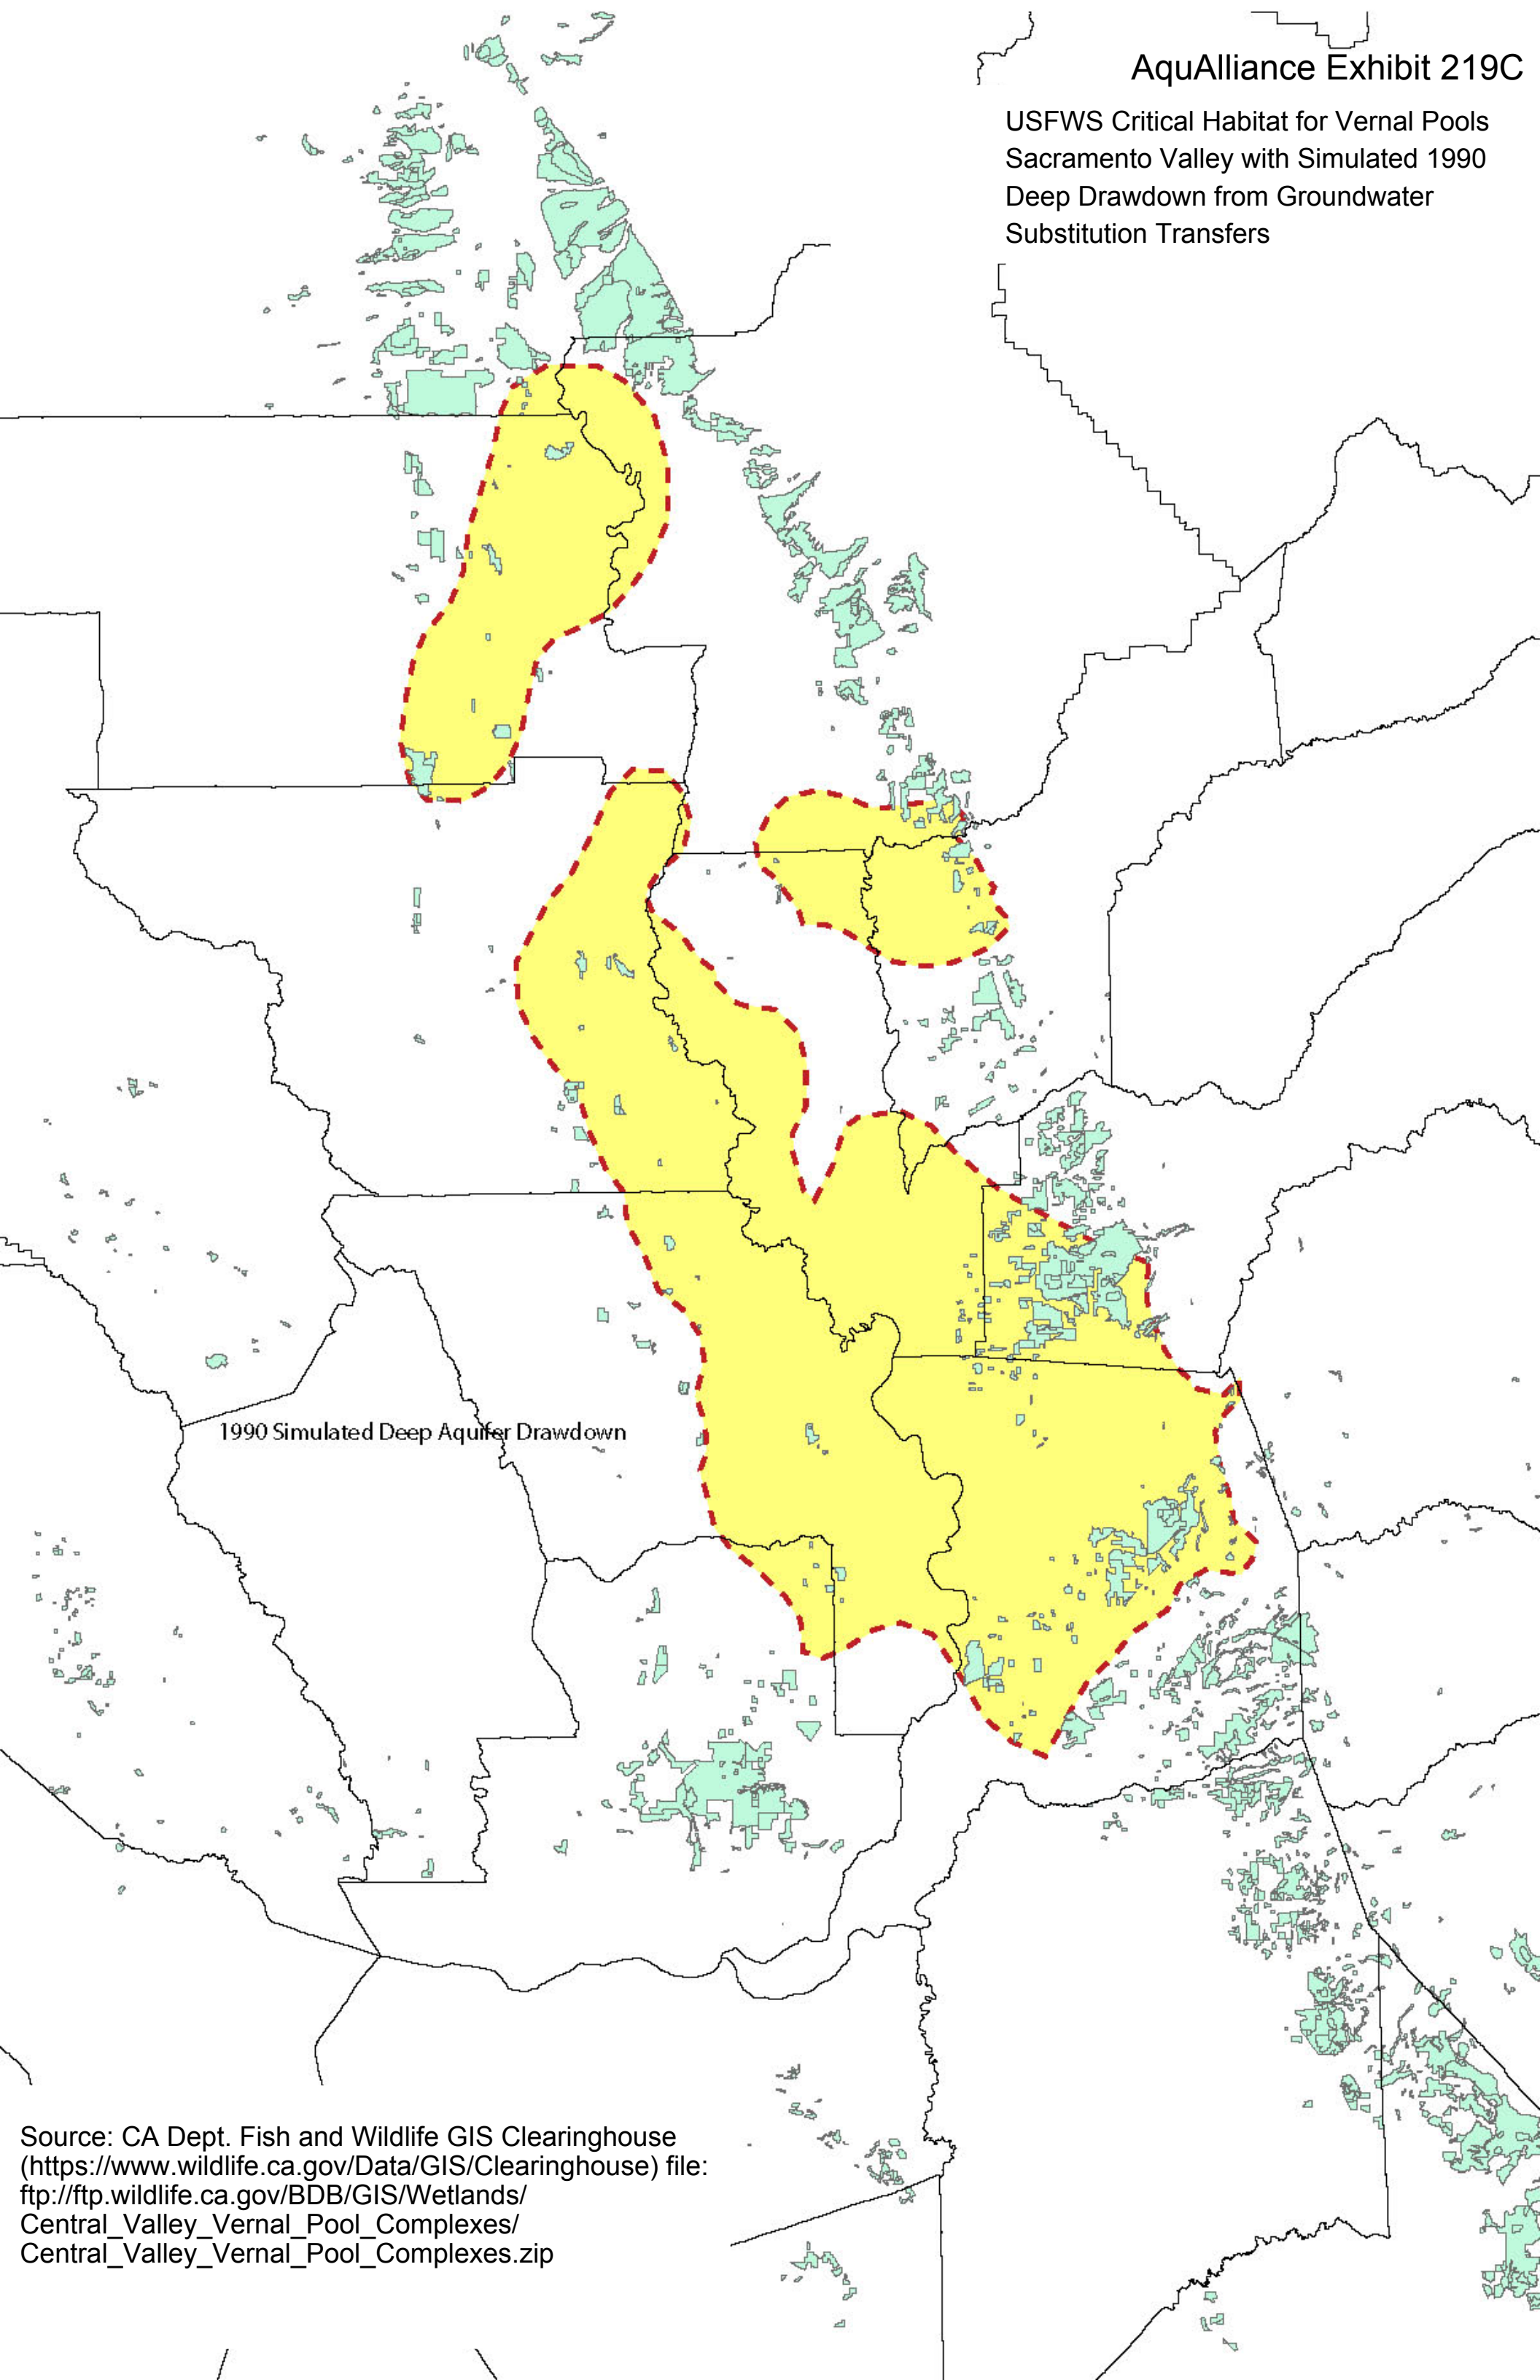

USFWS Critical Habitat for Vernal Pools
Sacramento Valley with Simulated 1990
Shallow Drawdown from Groundwater
Substitution Transfers

1990 Simulated Shallow Drawdown

Source: CA Dept. Fish and Wildlife GIS Clearinghouse
(<https://www.wildlife.ca.gov/Data/GIS/Clearinghouse>) file:
[ftp://ftp.wildlife.ca.gov/BDB/GIS/Wetlands/
Central_Valley_Vernal_Pool_Complexes/
Central_Valley_Vernal_Pool_Complexes.zip](ftp://ftp.wildlife.ca.gov/BDB/GIS/Wetlands/Central_Valley_Vernal_Pool_Complexes/Central_Valley_Vernal_Pool_Complexes.zip)

USFWS Critical Habitat for Vernal Pools
Sacramento Valley with Simulated 1990
Intermediate Drawdown from Groundwater
Substitution Transfers

1990 Simulated Intermediate Drawdown

Source: CA Dept. Fish and Wildlife GIS Clearinghouse
(<https://www.wildlife.ca.gov/Data/GIS/Clearinghouse>) file:
[ftp://ftp.wildlife.ca.gov/BDB/GIS/Wetlands/
Central_Valley_Vernal_Pool_Complexes/
Central_Valley_Vernal_Pool_Complexes.zip](ftp://ftp.wildlife.ca.gov/BDB/GIS/Wetlands/Central_Valley_Vernal_Pool_Complexes/Central_Valley_Vernal_Pool_Complexes.zip)

USFWS Critical Habitat for Vernal Pools
Sacramento Valley with Simulated 1990
Deep Drawdown from Groundwater
Substitution Transfers

1990 Simulated Deep Aquifer Drawdown

Source: CA Dept. Fish and Wildlife GIS Clearinghouse
(<https://www.wildlife.ca.gov/Data/GIS/Clearinghouse>) file:
[ftp://ftp.wildlife.ca.gov/BDB/GIS/Wetlands/
Central_Valley_Vernal_Pool_Complexes/
Central_Valley_Vernal_Pool_Complexes.zip](ftp://ftp.wildlife.ca.gov/BDB/GIS/Wetlands/Central_Valley_Vernal_Pool_Complexes/Central_Valley_Vernal_Pool_Complexes.zip)