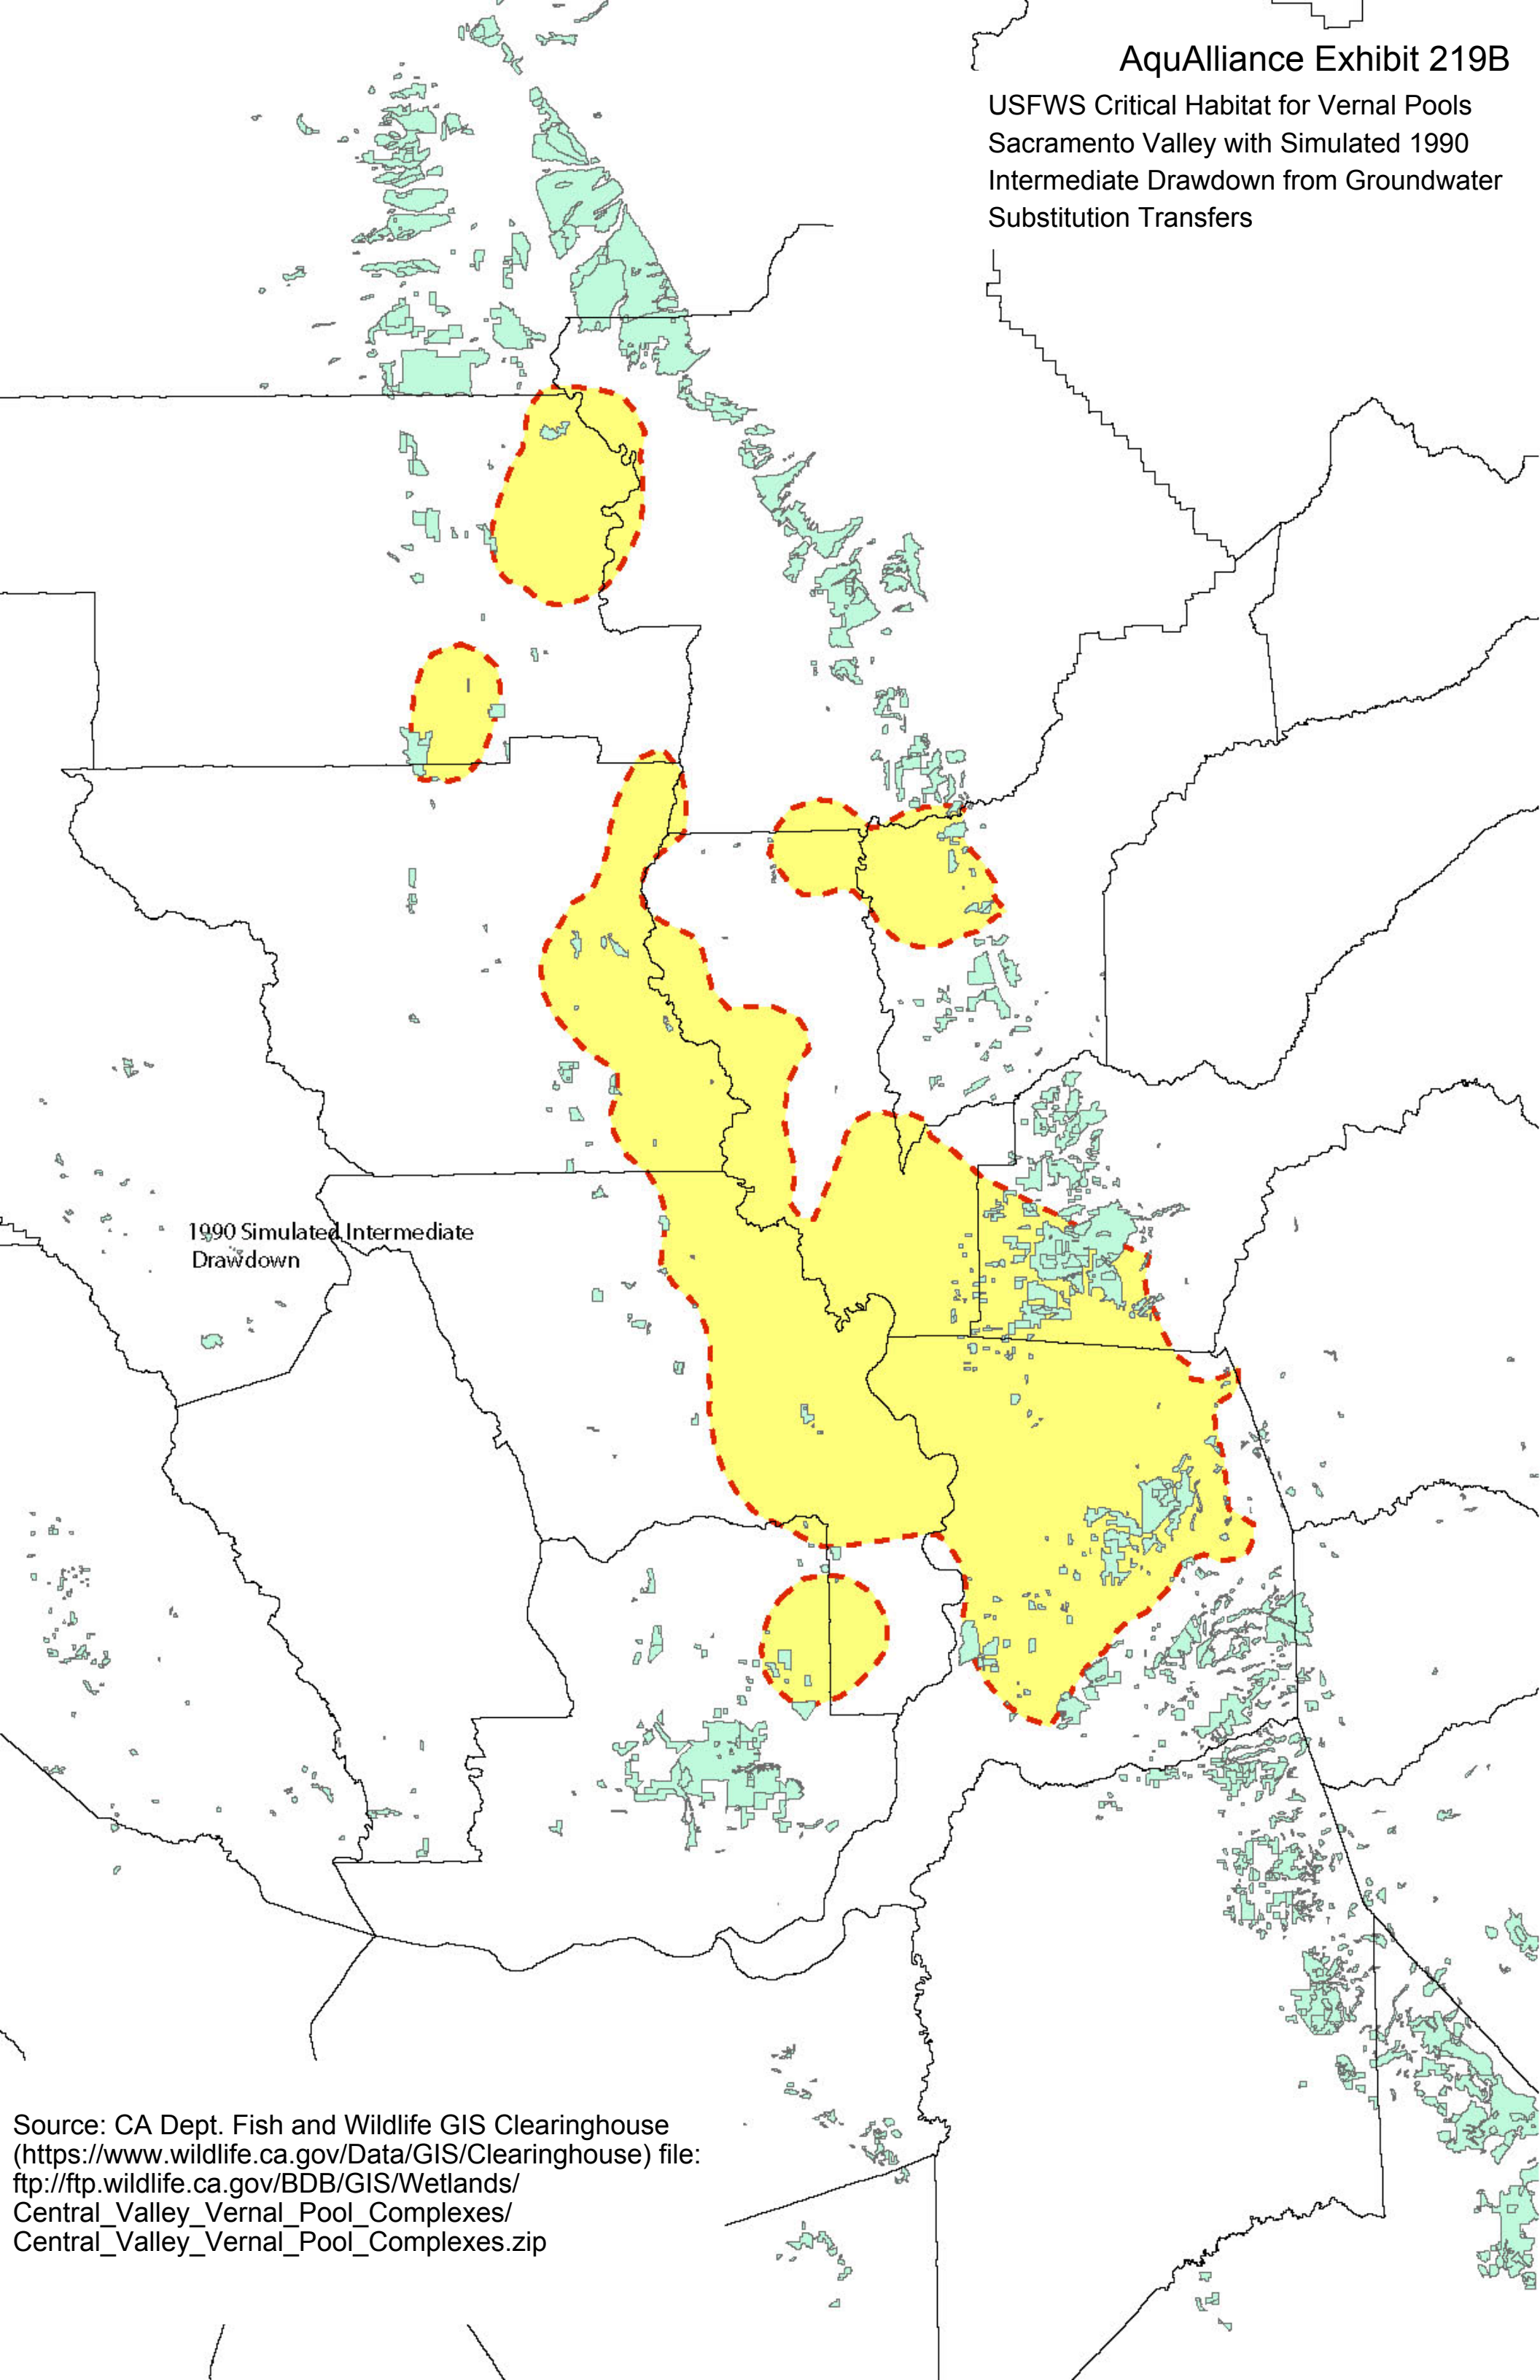

USFWS Critical Habitat for Vernal Pools
Sacramento Valley with Simulated 1990
Shallow Drawdown from Groundwater
Substitution Transfers

1990 Simulated Shallow Drawdown

Source: CA Dept. Fish and Wildlife GIS Clearinghouse
(<https://www.wildlife.ca.gov/Data/GIS/Clearinghouse>) file:
[ftp://ftp.wildlife.ca.gov/BDB/GIS/Wetlands/
Central_Valley_Vernal_Pool_Complexes/
Central_Valley_Vernal_Pool_Complexes.zip](ftp://ftp.wildlife.ca.gov/BDB/GIS/Wetlands/Central_Valley_Vernal_Pool_Complexes/Central_Valley_Vernal_Pool_Complexes.zip)

USFWS Critical Habitat for Vernal Pools
Sacramento Valley with Simulated 1990
Intermediate Drawdown from Groundwater
Substitution Transfers

1990 Simulated Intermediate Drawdown

Source: CA Dept. Fish and Wildlife GIS Clearinghouse
(<https://www.wildlife.ca.gov/Data/GIS/Clearinghouse>) file:
[ftp://ftp.wildlife.ca.gov/BDB/GIS/Wetlands/
Central_Valley_Vernal_Pool_Complexes/
Central_Valley_Vernal_Pool_Complexes.zip](ftp://ftp.wildlife.ca.gov/BDB/GIS/Wetlands/Central_Valley_Vernal_Pool_Complexes/Central_Valley_Vernal_Pool_Complexes.zip)

USFWS Critical Habitat for Vernal Pools
Sacramento Valley with Simulated 1990
Deep Drawdown from Groundwater
Substitution Transfers

1990 Simulated Deep Aquifer Drawdown

Source: CA Dept. Fish and Wildlife GIS Clearinghouse
(<https://www.wildlife.ca.gov/Data/GIS/Clearinghouse>) file:
[ftp://ftp.wildlife.ca.gov/BDB/GIS/Wetlands/
Central_Valley_Vernal_Pool_Complexes/
Central_Valley_Vernal_Pool_Complexes.zip](ftp://ftp.wildlife.ca.gov/BDB/GIS/Wetlands/Central_Valley_Vernal_Pool_Complexes/Central_Valley_Vernal_Pool_Complexes.zip)