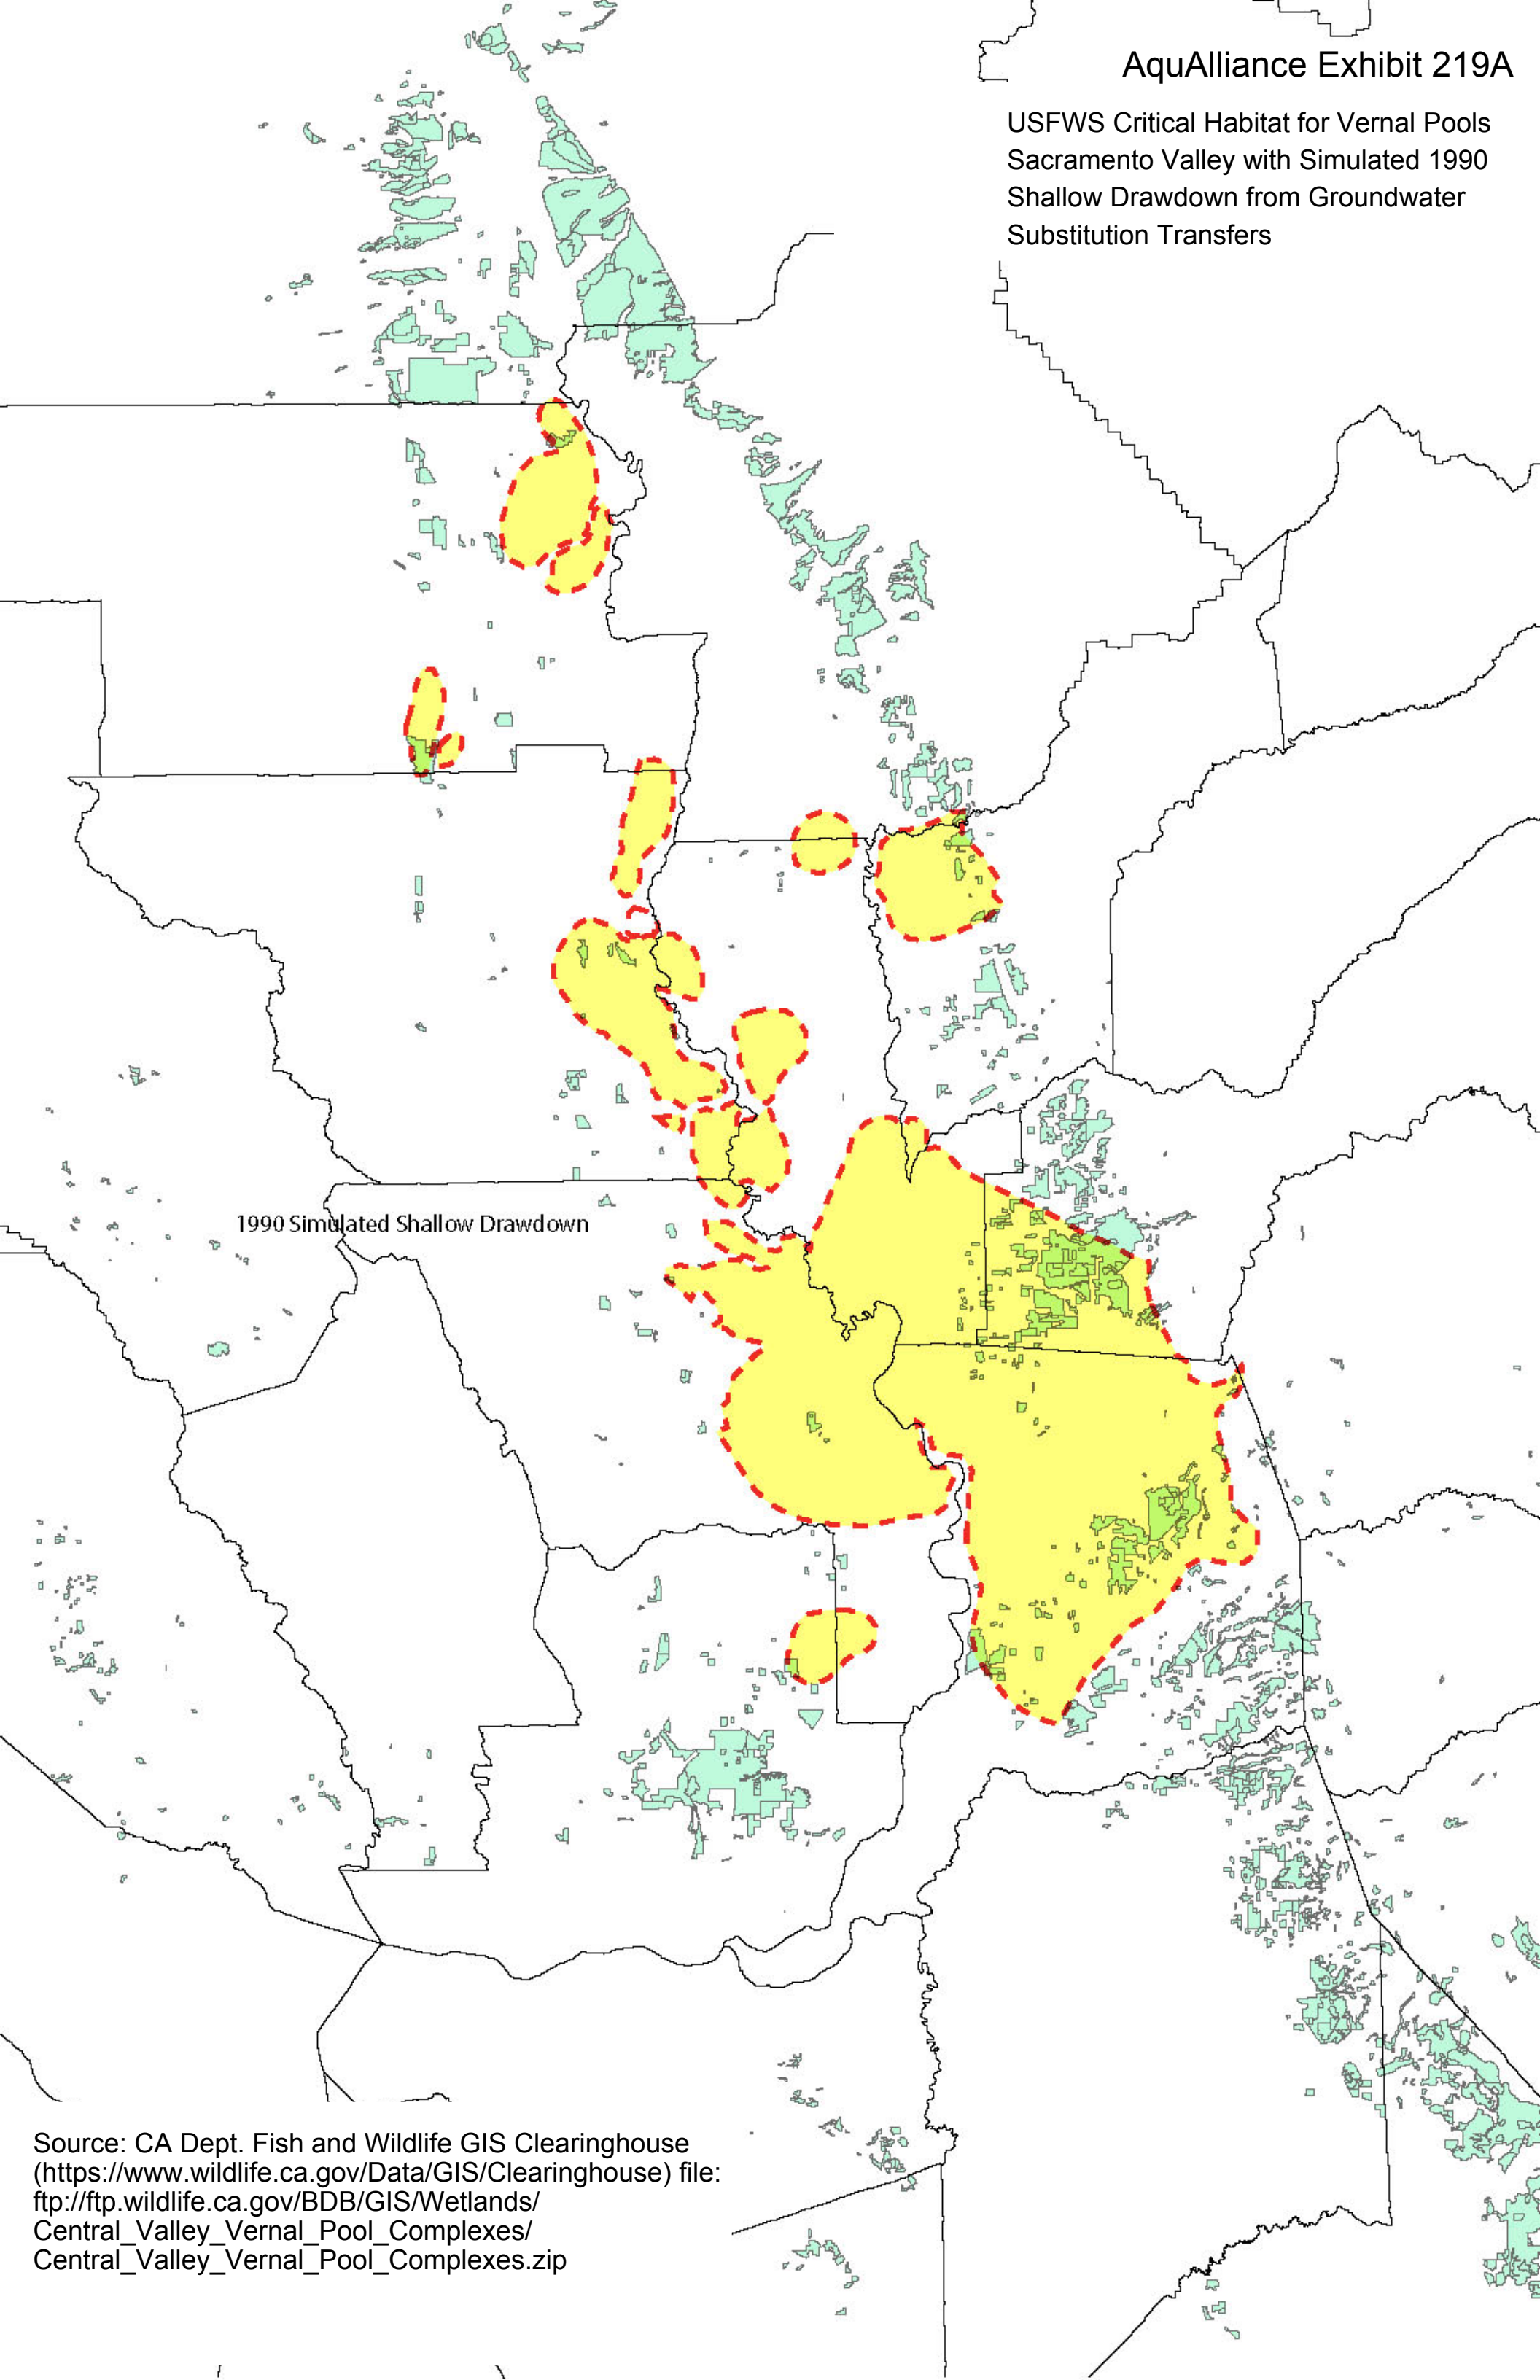

USFWS Critical Habitat for Vernal Pools
Sacramento Valley with Simulated 1990
Shallow Drawdown from Groundwater
Substitution Transfers

1990 Simulated Shallow Drawdown

Source: CA Dept. Fish and Wildlife GIS Clearinghouse
(<https://www.wildlife.ca.gov/Data/GIS/Clearinghouse>) file:
[ftp://ftp.wildlife.ca.gov/BDB/GIS/Wetlands/
Central_Valley_Vernal_Pool_Complexes/
Central_Valley_Vernal_Pool_Complexes.zip](ftp://ftp.wildlife.ca.gov/BDB/GIS/Wetlands/Central_Valley_Vernal_Pool_Complexes/Central_Valley_Vernal_Pool_Complexes.zip)

USFWS Critical Habitat for Vernal Pools
Sacramento Valley with Simulated 1990
Intermediate Drawdown from Groundwater
Substitution Transfers

1990 Simulated Intermediate Drawdown

Source: CA Dept. Fish and Wildlife GIS Clearinghouse
(<https://www.wildlife.ca.gov/Data/GIS/Clearinghouse>) file:
[ftp://ftp.wildlife.ca.gov/BDB/GIS/Wetlands/
Central_Valley_Vernal_Pool_Complexes/
Central_Valley_Vernal_Pool_Complexes.zip](ftp://ftp.wildlife.ca.gov/BDB/GIS/Wetlands/Central_Valley_Vernal_Pool_Complexes/Central_Valley_Vernal_Pool_Complexes.zip)

USFWS Critical Habitat for Vernal Pools
Sacramento Valley with Simulated 1990
Deep Drawdown from Groundwater
Substitution Transfers

1990 Simulated Deep Aquifer Drawdown

Source: CA Dept. Fish and Wildlife GIS Clearinghouse
(<https://www.wildlife.ca.gov/Data/GIS/Clearinghouse>) file:
[ftp://ftp.wildlife.ca.gov/BDB/GIS/Wetlands/
Central_Valley_Vernal_Pool_Complexes/
Central_Valley_Vernal_Pool_Complexes.zip](ftp://ftp.wildlife.ca.gov/BDB/GIS/Wetlands/Central_Valley_Vernal_Pool_Complexes/Central_Valley_Vernal_Pool_Complexes.zip)